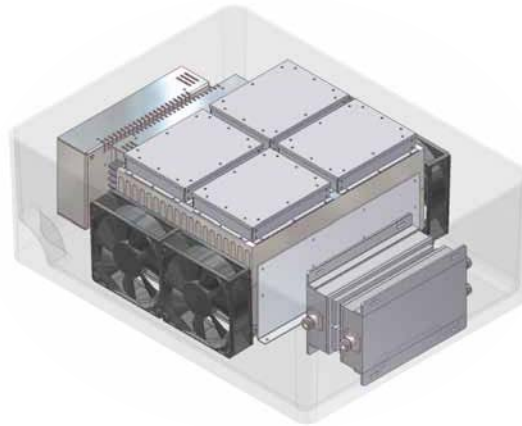

Almenta

PATROL-BJX

ULTRA HIGH POWER RF
AMPLIFIERS WITH VSWR AND
TEMPERATURE SELF-
PROTECTION TECHNOLOGY

WIRED REMOTE CONTROL
UNIT WITH ON/OFF
FUNCTION

HIGH POWER AND VERY
HIGH STABILITY DC
POWER SUPPLIES

EXTRA HIGH DENSITY
FM CONTINUOUS NOISE
SOURCE

SPECIALLY DESIGNED
SHOCKPROOF,
VIBRATIONPROOF AND RF
SHIELDED INTERNAL METAL
ENCLOSURE

ACTIVE SMART
COLLING SYSTEM

LOW LOSS RF DIPLEXER/
COMBINERS

HIGH GAIN WIDEBAND
EXTERNAL ANTENNA SOLUTION
FOR VEHICLE INSTALLATION

WEATHERPROOF AND
SHOCKPROOF MILSTYLE
"PELICAN" TROLLEY CASE

Number of frequency bands	8		
Total RF Output Power	260 Watt		
E.I.R.P	1000 Watt		
Frequency Bands	CB Walkie-Talkie Radio, Remote Control Toys	25 - 50 MHz	15W
	VHF Walkie-Talkie Radio	135 - 175 MHz	30W
	UHF300/400/500 Walkie-Talkie Radio, Car Alarm	400 - 470 MHz	40W
	UHF800, CDMA/TDMA, CDMA2000 (3G)	851 - 894 MHz	40W
	GSM900, E-GSM	925 - 960 MHz	40W
	GPS, Satellite (Thuraya, Iridium, Inmarsat)	1520 - 1670 MHz	15W
	HGSM/DCS	1805 - 1880 MHz	40W
	WCDMA/UMTS/3G	2110 - 2170 MHz	40W
Power Consumption	Max 1100VA		
External AC Power Source	+12/24 VDC		
Housing	Weatherproof and shockproof mil-style "Pelican 1560" trolley case		
Size	56x46x27 cm		
Total System weight	approx. 30kg (w/o antennas)		
Remote Control	On/Off + status (per channel), wired (10m cable)		
Humidity	Up to 80%		
Operation temperatures	-20° ... +50° C		
Antenna type	External high gain wide-band omnidirectional for vehicle installation		
Antenna number	Antenna kit (metal plate) for vehicle installation (5 antennas)		

ALMENTA HK

200 West Washington Square • Suite 1308 • Philadelphia, PA 19106 • USA
www.almentagroup.com • email: sales@almentagroup.com